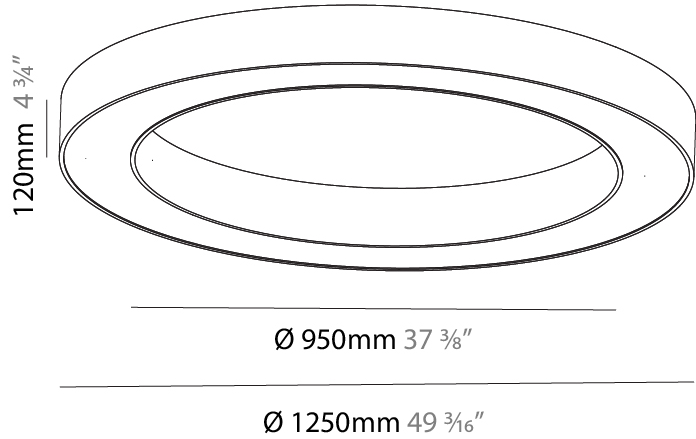

1. To build a product code in our configurator select the specify button on the base model # product page
2. To build a manual product code on this datasheet choose from the options listed below in blue font and add the suffix to the base model #

GENERAL

Series: Glorious
Subseries: Glorious
Brand: Prolight
Division: Architectural
Mounting Type: Surface
Mounting Location: Ceiling
Subcategory: Ambient

PHYSICAL

Shape: Round
Diameter (mm): 1250
Diameter (in): 49 ³/₁₆
Height (mm): 120
Height (in): 4 ³/₄
Light Distribution: Direct
Weight (kg): 12.465
Weight (lbs): 27.42
Diffuser: PMMA - Opal or Micro-Prism
Fixture Finish: SSR / BKV / CWI / CRY / HAB / LAG / UFT / ITA / RUA / RUR / MIC / FTG / MYG / TWT / LOD / PUS / FRO / FUP / KIA / POP / BLS / SPG / MEY / GOH / GUM / CHC / COM / ABZ / JAG / OBR / MOS / ROR
Fixture Material: Aluminum

ELECTRICAL

Lamp Type: LED (Zhaga Standard)
Input Wattage (W): 60
Total Output Wattage (W): 48 / 38.4 (3500K)
Dimming: Non-Dimming / Phase Dimming (120Vac only) / 0-10V Dimming
Driver Included: Yes
Driver Location: Integrated
Driver Type: Constant Current - 120 / 277Vac
Driver Class: Class 2
Input Voltage (V): 120 - 277
Constant Current (MA): 350 / 1200 (3500K)

LED

Color Temperature (°K): 3000 / 3500 / 4000
Max. Delivered Lumen (lm): 5540 / 5733 / 5850
CRI: >80 CRI
Efficiency (%): 65
Lamp Life (hrs): 50000

OPTICAL

RATINGS AND CERTIFICATIONS

Certified By: Certified for North American Standards
IP rating: IP20