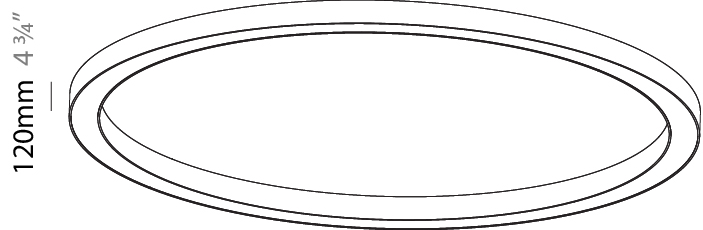

1. To build a product code in our configurator select the specify button on the base model # product page
2. To build a manual product code on this datasheet choose from the options listed below in blue font and add the suffix to the base model #

GENERAL

Series: Glorious
Subseries: Glorious
Brand: Prolicht
Division: Architectural
Mounting Type: Surface
Mounting Location: Ceiling
Subcategory: Ambient

PHYSICAL

Shape: Round
Diameter (mm): 3100
Diameter (in): 122 1/16
Height (mm): 120
Height (in): 4 3/4
Light Distribution: Direct
Weight (kg): 38.3
Weight (lbs): 84.26
Diffuser: PMMA - Opal
Fixture Finish: SSR / BKV / CWI / CRY / HAB / LAG / UFT / ITA / RUA / RUR / MIC / FTG / MYG / TWT / LOD / PUS / FRO / FUP / KIA / POP / BLS / SPG / MEY / GOH / GUM / CHC / COM / ABZ / JAG / OBR / MOS / ROR
Fixture Material: Aluminum

ELECTRICAL

Lamp Type: LED (Zhaga Standard)
Input Wattage (W): 160
Total Output Wattage (W): 128 / 102.4 (3500K)
Dimming: Non-Dimming / Phase Dimming (120Vac only) / 0-10V Dimming
Driver Included: Yes
Driver Location: Integrated
Driver Type: Constant Current - 120 / 277Vac
Driver Class: Class 2
Input Voltage (V): 120 - 277
Constant Current (mA): 350 / 800 (3500K)

LED

Color Temperature (°K): 3000 / 3500 / 4000
Max. Delivered Lumen (lm): 14770 / 15288 / 15600
CRI: >80 CRI
Efficiency (%): 65
Lamp Life (hrs): 50000

OPTICAL

RATINGS AND CERTIFICATIONS

Certified By: Certified for North American Standards
IP rating: IP20

Ø 2800mm 110 1/4"

Ø 3100mm 122 1/16"